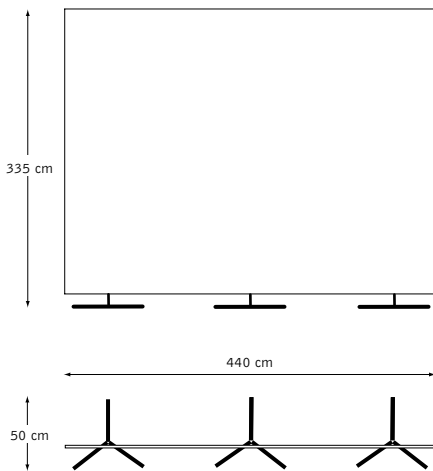

Maxibit Stage, Super-size Fabric Graphics

Bigger is better

Stage is a super-sized fabric graphic display that has the ability to tower well over (and then some more) what our competitors would call a huge display. Nevertheless, stage is not the over bearing display some would expect it to be, but rather adds much of the grandeur and ceremony most displays crave. As a large backdrop, Stage performs stunningly, as a room divider you will be impressed, and even when hung from the ceiling it is hard to look away. For its size, Stage's construction unbelievably easy and, after a long day at the trade fair being the centre of attention, thanks largely to stage, you need only disconnect the vertical and horizontal poles, fold the graphic and place everything into a small carry bag.

Why choose Super-size Fabric Graphics

- Use the same graphics for different shapes
- Create curved, straight, waving s-shapes or round displays
- Use single or double sided
- Hang from the ceiling or use free-standing
- Modular system for full flexibility
- Perfect for large events, on a stage or as a room divider
- Gigantic walls that fit into a shoulder bag
- Quick graphic exchange
- Fast and easy set-up

Straight Stage 4x3

Curved Stage 4x3

Specification: Maxibit Stage

Versions:	Straight, curved.
Graphic material:	Super-size fabric graphics.
Width:	Each horizontal section is 110 cm, curved or straight. Connect as many as you like.
Height:	Each vertical section is 110 cm.
Weight:	Stage 330 x 220 cm complete with graphics and bag = 11.4 kg. Stage 440x330 cm, complete with graphics and bag = 14.2 kg.