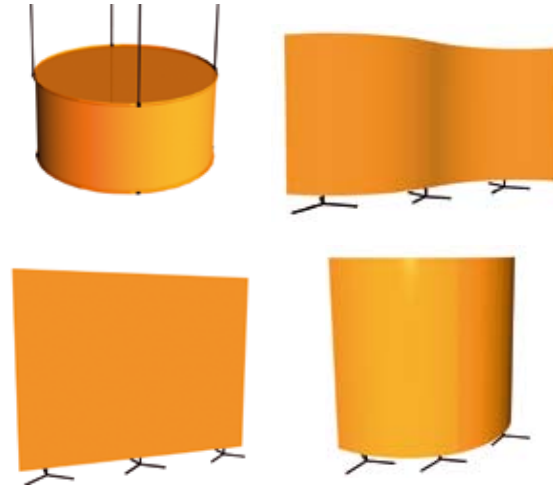

Maxibit Stage, Super-size Fabric Graphics

Bigger is better

Stage is a super-sized fabric graphic display that has the ability to tower well over (and then some more) what our competitors would call a huge display. Nevertheless, stage is not the over bearing display some would expect it to be, but rather adds much of the grandeur and ceremony most displays crave. As a large backdrop, Stage performs stunningly, as a room divider you will be impressed, and even when hung from the ceiling it is hard to look away. For its size, Stage's construction unbelievably easy and, after a long day at the trade fair being the centre of attention, thanks largely to stage, you need only disconnect the vertical and horizontal poles, fold the graphic and place everything into a small carry bag.

Why choose Super-size Fabric Graphics

- Use the same graphics for different shapes
- Create curved, straight, waving s-shapes or round displays
- Use single or double sided
- Hang from the ceiling or use free-standing
- Modular system for full flexibility
- Perfect for large events, on a stage or as a room divider
- Gigantic walls that fit into a shoulder bag
- Quick graphic exchange
- Fast and easy set-up

Straight Stage 4x3

Curved Stage 4x3

Specification: Maxibit Stage

Versions:	Straight, curved.
Graphic material:	Super-size fabric graphics.
Width:	Each horizontal section is 110 cm, curved or straight. Connect as many as you like.
Height:	Each vertical section is 110 cm.
Weight:	Stage 330 x 220 cm complete with graphics and bag = 11.4 kg. Stage 440x330 cm, complete with graphics and bag = 14.2 kg.