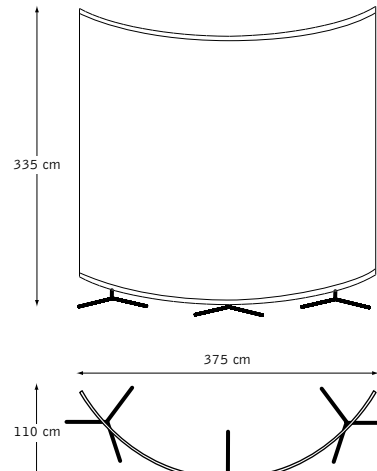

Super-size your versatility

Stage has been engineered from an extremely strong but light weight aircraft aluminum. Its sturdy frame is not only portable but extremely durable and its various sections lock together quick and fast. Additional pieces can be purchased to add height or change its shape. What was once curved on Saturday can be as straight as an arrow come Sunday and, with the addition of some vertical poles, an already massive Stage can become gigantic in seconds. As the system is so easy to construct, you can let the heavens be your guide. Stage also stands tall and firm on one of its two foot variations – a sturdy tripod foot or the sleekness of the oval form.

Straight Stage 4x3

Curved Stage 4x3

Specification: Maxibit Stage

Versions:	Straight, curved.
Graphic material:	Super-size fabric graphics.
Width:	Each horizontal section is 110 cm, curved or straight. Connect as many as you like.
Height:	Each vertical section is 110 cm.
Weight:	Stage 330 x 220 cm complete with graphics and bag = 11.4 kg. Stage 440x330 cm, complete with graphics and bag = 14.2 kg.